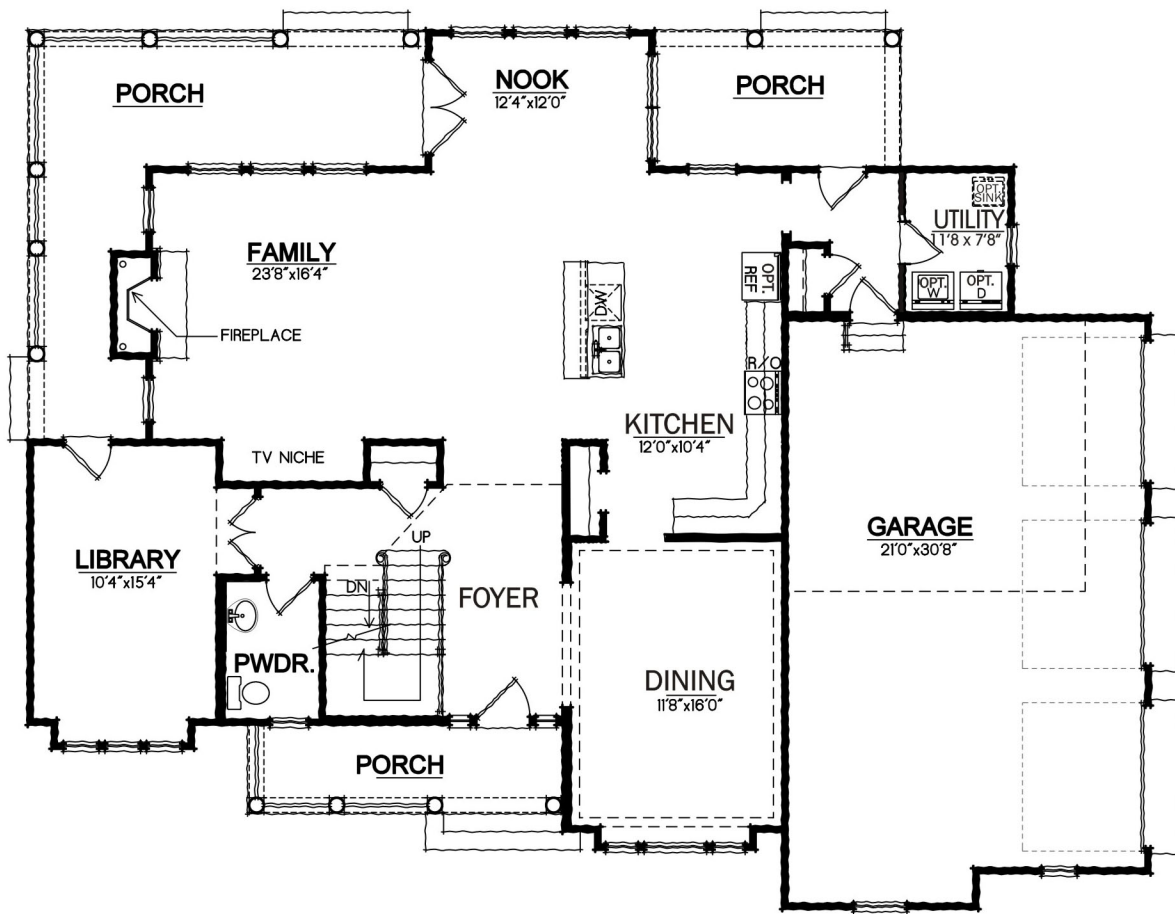

LAUREL MODEL

1st Floor

1st - 1,537 sq.ft.  
 2nd - 1,575 sq.ft.  
 Total - 3,112 sq.ft.

2nd Floor

Scale: 1/8"=1'-0"

# Laurel

Note: All dimensions are approximate and subject to change without notice.