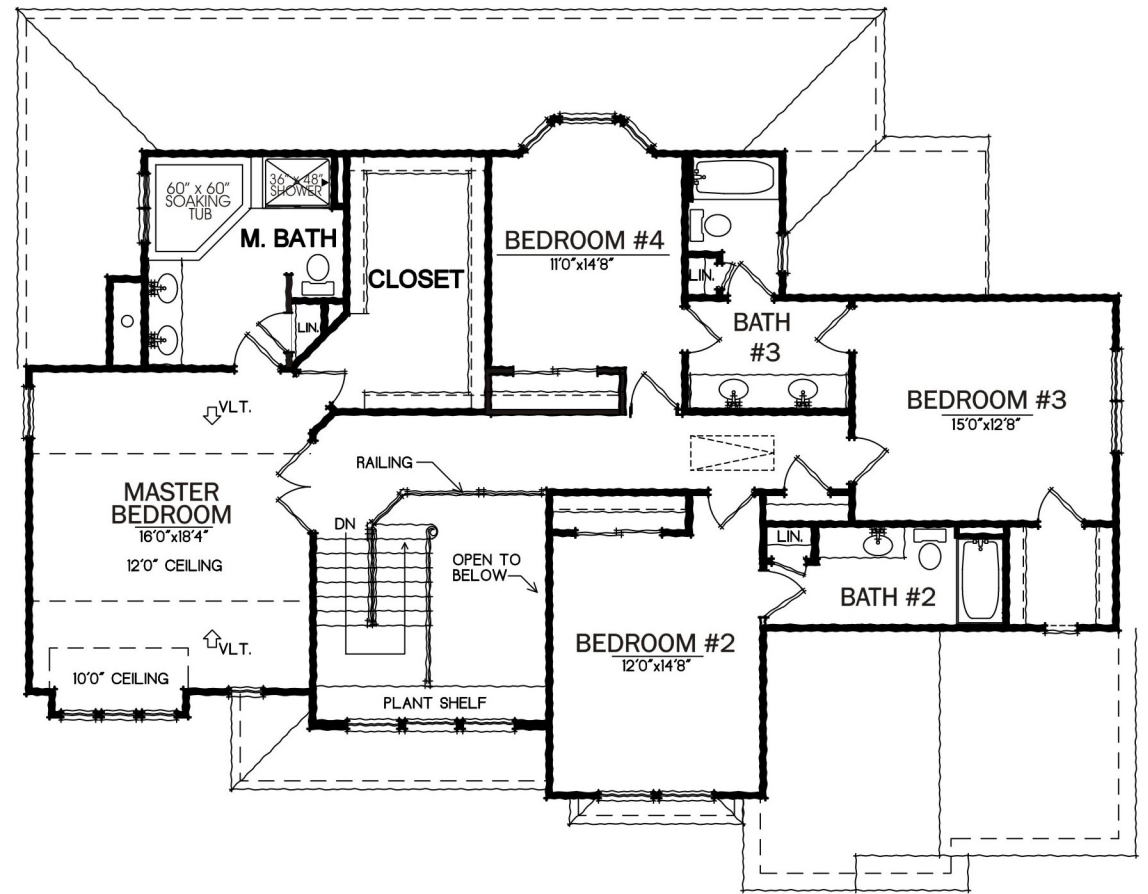

LAUREL MODEL

1st Floor

1st - 1,537 sq.ft.  
 2nd - 1,575 sq.ft.  
 Total - 3,112 sq.ft.

2nd Floor

Scale: 1/8"=1'-0"

# Laurel

Note: All dimensions are approximate and subject to change without notice.